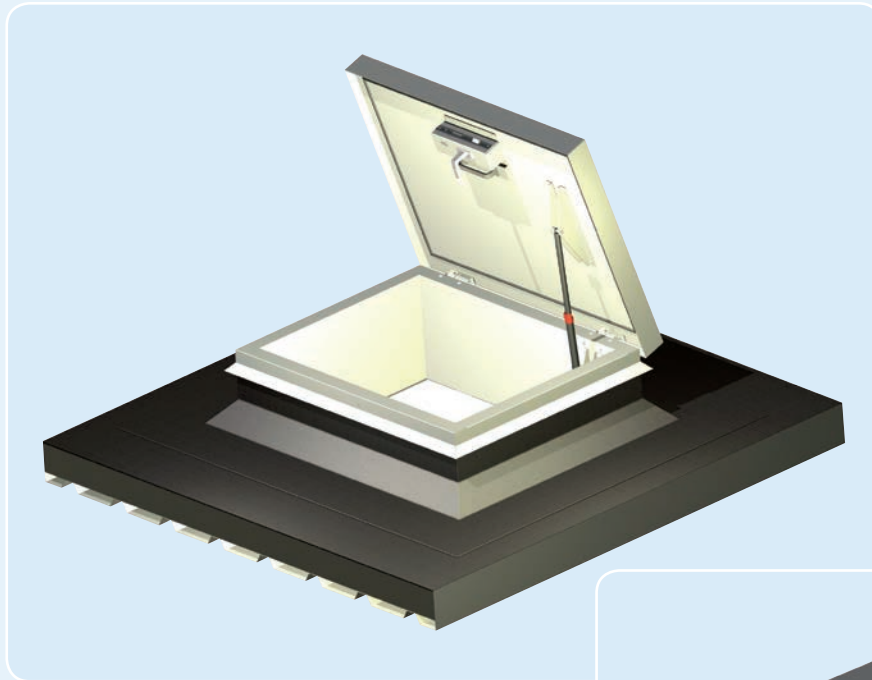

Brakel® Sky-XS

Safe and durable roof access hatch

Legislation is becoming increasingly tight with regard to the safety of roof access. These measures are designed to vouch for the safety of mechanics while performing installation and maintenance on roofs. The Brakel roof access hatch is therefore equipped with an easy to open/close hatch, which was developed not only all safety requirements applicable, but also the latest wishes in the area of energy performance.

Materials and insulation value

The Brakel roof access hatch is made of high quality aluminium, and supplied as standard with a completely corrosion-resistant, blank finish. If required, the Sky-XS can also be supplied with a powder coat finish in RAL colour (outside RAL 7045, inside RAL 9010).

The raised edge of the hatch has a unique insulation thickness of 50 mm. Furthermore, the overall height of the hatch enables the addition of an extra 19 cm thick layer of insulation material. However, the cover of the hatch itself is also fitted with an extra-thick insulation layer. U value: 0,54 W/m²K.

Bolt

The Brakel roof access hatch is equipped with a unique bolt which is aesthetically incorporated in the hatch opening mechanism. It therefore causes hardly any obstruction whatsoever to roof access, which helps improve safety. The bolt allows for easy fastening and unfastening.